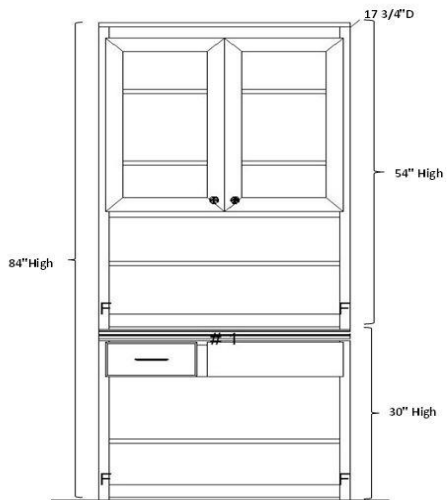

## Available Pier Options for Murphy Bed Program

All Pier Cabinets are 84" high: Please specify LEFT or RIGHT Side Facing Wallbed

Open Pier 84"h

Ex: FL2484-O

Widths: 16", 20" 24", 30", 36"

Pier w/Door

Ex: FL2484-D

Widths: 16", 20" 24", 30", 36"

Pier with Full Doors

Ex: FL2484-FD

Widths: 16", 20" 24", 30", 36"

Pier w/ 2 Drawers & Pull out

Ex: FL2484-2DW

Widths: 16", 20" 24", 30", 36"

Pier w/3 Drawers & Pull out

Ex: FL2484-3DW

Widths: 16", 20" 24", 30", 36"

Wardrobe w/Doors on Top & Botom 19 3/4"d

Ex: FL2484-WD-D

Widths: 20" 24", 30", 36"

Wardrobe w/ Doors on Top & 3 Drawers & Pull-out on Bottom 19 3/4"d

Ex: FL2484-WD-DW

Widths: 20" 24", 30", 36"

Return Desk Hutch  
Open & w/ Doors  
Ex: FL3630-RTN & FL3654-H  
Widths: 36", 42", 48", 54"

Wallbed Desk Return w/ Single Pedestal  
Ex: FL5430-DSK  
Widths: 42", 48", 54", 60", 66", 72"