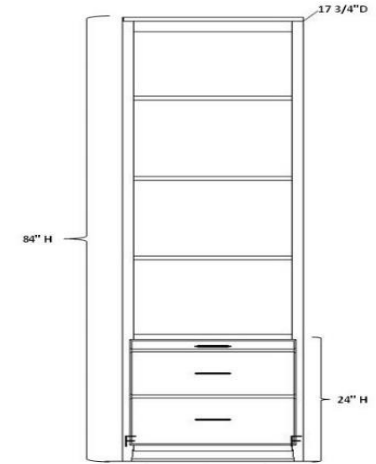

## Available Pier Options for Murphy Bed Program

All Pier Cabinets are 84" high: Please specify LEFT or RIGHT Side Facing Wallbed

Open Pier 84"h

Ex: FL2484-O

Widths: 16", 20" 24", 30", 36"

Pier w/Door

Ex: FL2484-D

Widths: 16", 20" 24", 30", 36"

Pier with Full Doors

Ex: FL2484-FD

Widths: 16", 20" 24", 30", 36"

Pier w/ 2 Drawers & Pull out

Ex: FL2484-2DW

Widths: 16", 20" 24", 30", 36"

Pier w/3 Drawers & Pull out

Ex: FL2484-3DW

Widths: 16", 20" 24", 30", 36"

Wardrobe w/Doors on Top & Botom 19 3/4"d

Ex: FL2484-WD-D

Widths: 20" 24", 30", 36"

Wardrobe w/ Doors on Top & 3 Drawers & Pull-out on Bottom 19 3/4"d

Ex: FL2484-WD-DW

Widths: 20" 24", 30", 36"

Return Desk Hutch  
Open & w/ Doors  
Ex: FL3630-RTN & FL3654-H  
Widths: 36", 42", 48", 54"

Wallbed Desk Return w/ Single Pedestal  
Ex: FL5430-DSK  
Widths: 42", 48", 54", 60", 66", 72"