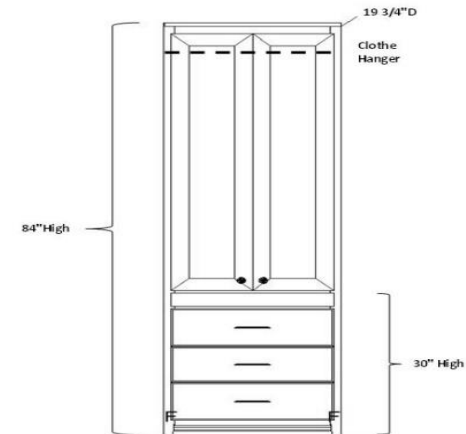

Widths: 16", 20" 24", 30", 36"

Pier with Full Doors

Ex: FL2484-FD

Widths: 16", 20" 24", 30", 36"

Pier w/ 2 Drawers & Pull out

Ex: FL2484-2DW

Widths: 16", 20" 24", 30", 36"

Pier w/3 Drawers & Pull out

Ex: FL2484-3DW

Widths: 16", 20" 24", 30", 36"

Wardrobe w/Doors on Top & Botom 19 3/4"d

Ex: FL2484-WD-D

Widths: 20" 24", 30", 36"

Wardrobe w/ Doors on Top & 3 Drawers & Pull-out on Bottom 19 3/4"d

Ex: FL2484-WD-DW

Widths: 20" 24", 30", 36"

Return Desk Hutch  
Open & w/ Doors  
Ex: FL3630-RTN & FL3654-H  
Widths: 36", 42", 48", 54"

Wallbed Desk Return w/ Single Pedestal  
Ex: FL5430-DSK  
Widths: 42", 48", 54", 60", 66", 72"

Straight Desk w/ Open Pier & Ped Cab  
Ex: FL2484-OPED, FLPED, FLPEDTOP

Straight Desk w/ Pier w/ Doors on Top & Pedestal Cabinet  
Ex: FL2484-DPED, FLPED, FLPEDTOP

Pier w/ 2 Fill Drawers & Pull-out Shelf  
Ex: FL2084-2F  
Available width: 20" wide only