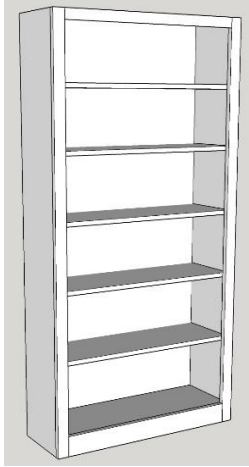

## Available Pier Options for Murphy Bed Program

All Pier Cabinets are 84" high: Please specify LEFT or RIGHT Side Facing Wallbed

Open Pier 84"h

Ex: FL2484-O

Widths: 16", 20" 24", 30", 36"

Pier w/Door

Ex: FL2484-D

Widths: 16", 20" 24", 30", 36"

Pier with Full Doors

Ex: FL2484-FD

Widths: 16", 20" 24", 30", 36"

Pier w/ 2 Drawers & Pull out

Ex: FL2484-2DW

Widths: 16", 20" 24", 30", 36"

Pier w/3 Drawers & Pull out

Ex: FL2484-3DW

Widths: 16", 20" 24", 30", 36"

Wardrobe w/Doors on Top & Botom 19 3/4"d

Ex: FL2484-WD-D

Widths: 20" 24", 30", 36"

Wardrobe w/ Doors on Top & 3 Drawers & Pull-out on Bottom 19 3/4"d

Ex: FL2484-WD-DW

Widths: 20" 24", 30", 36"

Return Desk Hutch  
Open & w/ Doors  
Ex: FL3630-RTN & FL3654-H  
Widths: 36", 42", 48", 54"

Wallbed Desk Return w/ Single Pedestal  
Ex: FL5430-DSK  
Widths: 42", 48", 54", 60", 66", 72"