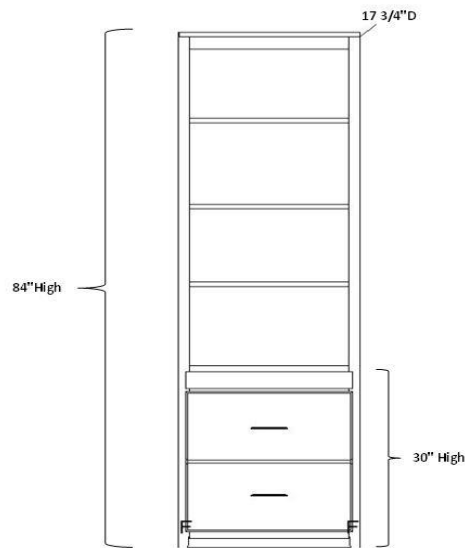

Widths: 16", 20" 24", 30", 36"

Pier with Full Doors

Ex: FL2484-FD

Widths: 16", 20" 24", 30", 36"

Pier w/ 2 Drawers & Pull out

Ex: FL2484-2DW

Widths: 16", 20" 24", 30", 36"

Pier w/3 Drawers & Pull out

Ex: FL2484-3DW

Widths: 16", 20" 24", 30", 36"

Wardrobe w/Doors on Top & Botom 19 3/4"d

Ex: FL2484-WD-D

Widths: 20" 24", 30", 36"

Wardrobe w/ Doors on Top & 3 Drawers & Pull-out on Bottom 19 3/4"d

Ex: FL2484-WD-DW

Widths: 20" 24", 30", 36"

Return Desk Hutch  
Open & w/ Doors  
Ex: FL3630-RTN & FL3654-H  
Widths: 36", 42", 48", 54"

Wallbed Desk Return w/ Single Pedestal  
Ex: FL5430-DSK  
Widths: 42", 48", 54", 60", 66", 72"

Straight Desk w/ Open Pier & Ped Cab  
Ex: FL2484-OPED, FLPED, FLPEDTOP

Straight Desk w/ Pier w/ Doors on Top & Pedestal Cabinet  
Ex: FL2484-DPED, FLPED, FLPEDTOP

Pier w/ 2 Fill Drawers & Pull-out Shelf  
Ex: FL2084-2F  
Available width: 20" wide only