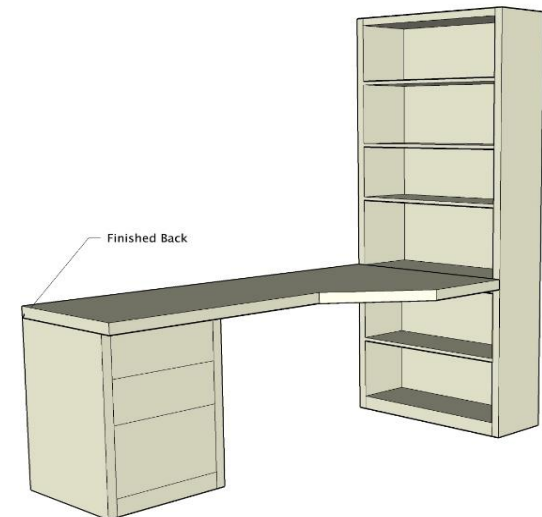

Widths: 16", 20" 24", 30", 36"

Pier with Full Doors

Ex: FL2484-FD

Widths: 16", 20" 24", 30", 36"

Pier w/ 2 Drawers & Pull out

Ex: FL2484-2DW

Widths: 16", 20" 24", 30", 36"

Pier w/3 Drawers & Pull out

Ex: FL2484-3DW

Widths: 16", 20" 24", 30", 36"

Wardrobe w/Doors on Top & Botom 19 3/4"d

Ex: FL2484-WD-D

Widths: 20" 24", 30", 36"

Wardrobe w/ Doors on Top & 3 Drawers & Pull-out on Bottom 19 3/4"d

Ex: FL2484-WD-DW

Widths: 20" 24", 30", 36"

Return Desk Hutch  
Open & w/ Doors  
Ex: FL3630-RTN & FL3654-H  
Widths: 36", 42", 48", 54"

Wallbed Desk Return w/ Single Pedestal  
Ex: FL5430-DSK  
Widths: 42", 48", 54", 60", 66", 72"

Straight Desk w/ Open Pier & Ped Cab  
Ex: FL2484-OPED, FLPED, FLPEDTOP

Straight Desk w/ Pier w/ Doors on Top & Pedestal Cabinet  
Ex: FL2484-DPED, FLPED, FLPEDTOP

Pier w/ 2 Fill Drawers & Pull-out Shelf  
Ex: FL2084-2F  
Available width: 20" wide only