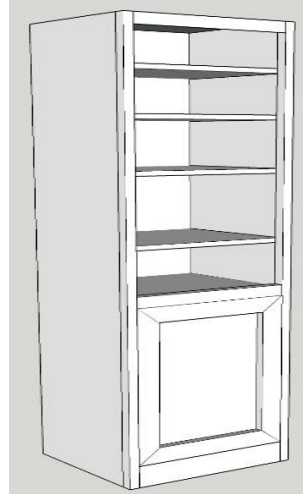

## Available Pier Options for Murphy Bed Program

All Pier Cabinets are 84" high: Please specify LEFT or RIGHT Side Facing Wallbed

Open Pier 84"h

Ex: FL2484-O

Widths: 16", 20" 24", 30", 36"

Pier w/Door

Ex: FL2484-D

Widths: 16", 20" 24", 30", 36"

Pier with Full Doors

Ex: FL2484-FD

Widths: 16", 20" 24", 30", 36"

Pier w/ 2 Drawers & Pull out

Ex: FL2484-2DW

Widths: 16", 20" 24", 30", 36"

Pier w/3 Drawers & Pull out

Ex: FL2484-3DW

Widths: 16", 20" 24", 30", 36"

Wardrobe w/Doors on Top & Botom 19 3/4"d

Ex: FL2484-WD-D

Widths: 20" 24", 30", 36"

Wardrobe w/ Doors on Top & 3 Drawers & Pull-out on Bottom 19 3/4"d

Ex: FL2484-WD-DW

Widths: 20" 24", 30", 36"

Return Desk Hutch  
Open & w/ Doors  
Ex: FL3630-RTN & FL3654-H  
Widths: 36", 42", 48", 54"

Wallbed Desk Return w/ Single Pedestal  
Ex: FL5430-DSK  
Widths: 42", 48", 54", 60", 66", 72"