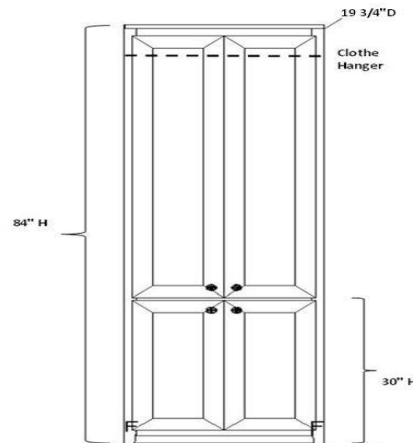

## Available Pier Options for Murphy Bed Program

All Pier Cabinets are 84" high: Please specify LEFT or RIGHT Side Facing Wallbed

Open Pier 84"h

Ex: FL2484-O

Widths: 16", 20" 24", 30", 36"

Pier w/Door

Ex: FL2484-D

Widths: 16", 20" 24", 30", 36"

Pier with Full Doors

Ex: FL2484-FD

Widths: 16", 20" 24", 30", 36"

Pier w/ 2 Drawers & Pull out

Ex: FL2484-2DW

Widths: 16", 20" 24", 30", 36"

Pier w/3 Drawers & Pull out

Ex: FL2484-3DW

Widths: 16", 20" 24", 30", 36"

Wardrobe w/Doors on Top & Botom 19 3/4"d

Ex: FL2484-WD-D

Widths: 20" 24", 30", 36"

Wardrobe w/ Doors on Top & 3 Drawers & Pull-out on Bottom 19 3/4"d

Ex: FL2484-WD-DW

Widths: 20" 24", 30", 36"

Return Desk Hutch  
Open & w/ Doors  
Ex: FL3630-RTN & FL3654-H  
Widths: 36", 42", 48", 54"

Wallbed Desk Return w/ Single Pedestal  
Ex: FL5430-DSK  
Widths: 42", 48", 54", 60", 66", 72"