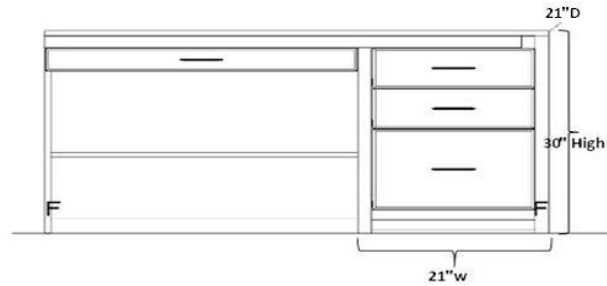

## Available Pier Options for Murphy Bed Program

All Pier Cabinets are 84" high: Please specify LEFT or RIGHT Side Facing Wallbed

Open Pier 84"h

Ex: FL2484-O

Widths: 16", 20" 24", 30", 36"

Pier w/Door

Ex: FL2484-D

Widths: 16", 20" 24", 30", 36"

Pier with Full Doors

Ex: FL2484-FD

Widths: 16", 20" 24", 30", 36"

Pier w/ 2 Drawers & Pull out

Ex: FL2484-2DW

Widths: 16", 20" 24", 30", 36"

Pier w/3 Drawers & Pull out

Ex: FL2484-3DW

Widths: 16", 20" 24", 30", 36"

Wardrobe w/Doors on Top & Botom 19 3/4"d

Ex: FL2484-WD-D

Widths: 20" 24", 30", 36"

Wardrobe w/ Doors on Top & 3 Drawers & Pull-out on Bottom 19 3/4"d

Ex: FL2484-WD-DW

Widths: 20" 24", 30", 36"

Return Desk Hutch  
Open & w/ Doors  
Ex: FL3630-RTN & FL3654-H  
Widths: 36", 42", 48", 54"

Wallbed Desk Return w/ Single Pedestal  
Ex: FL5430-DSK  
Widths: 42", 48", 54", 60", 66", 72"